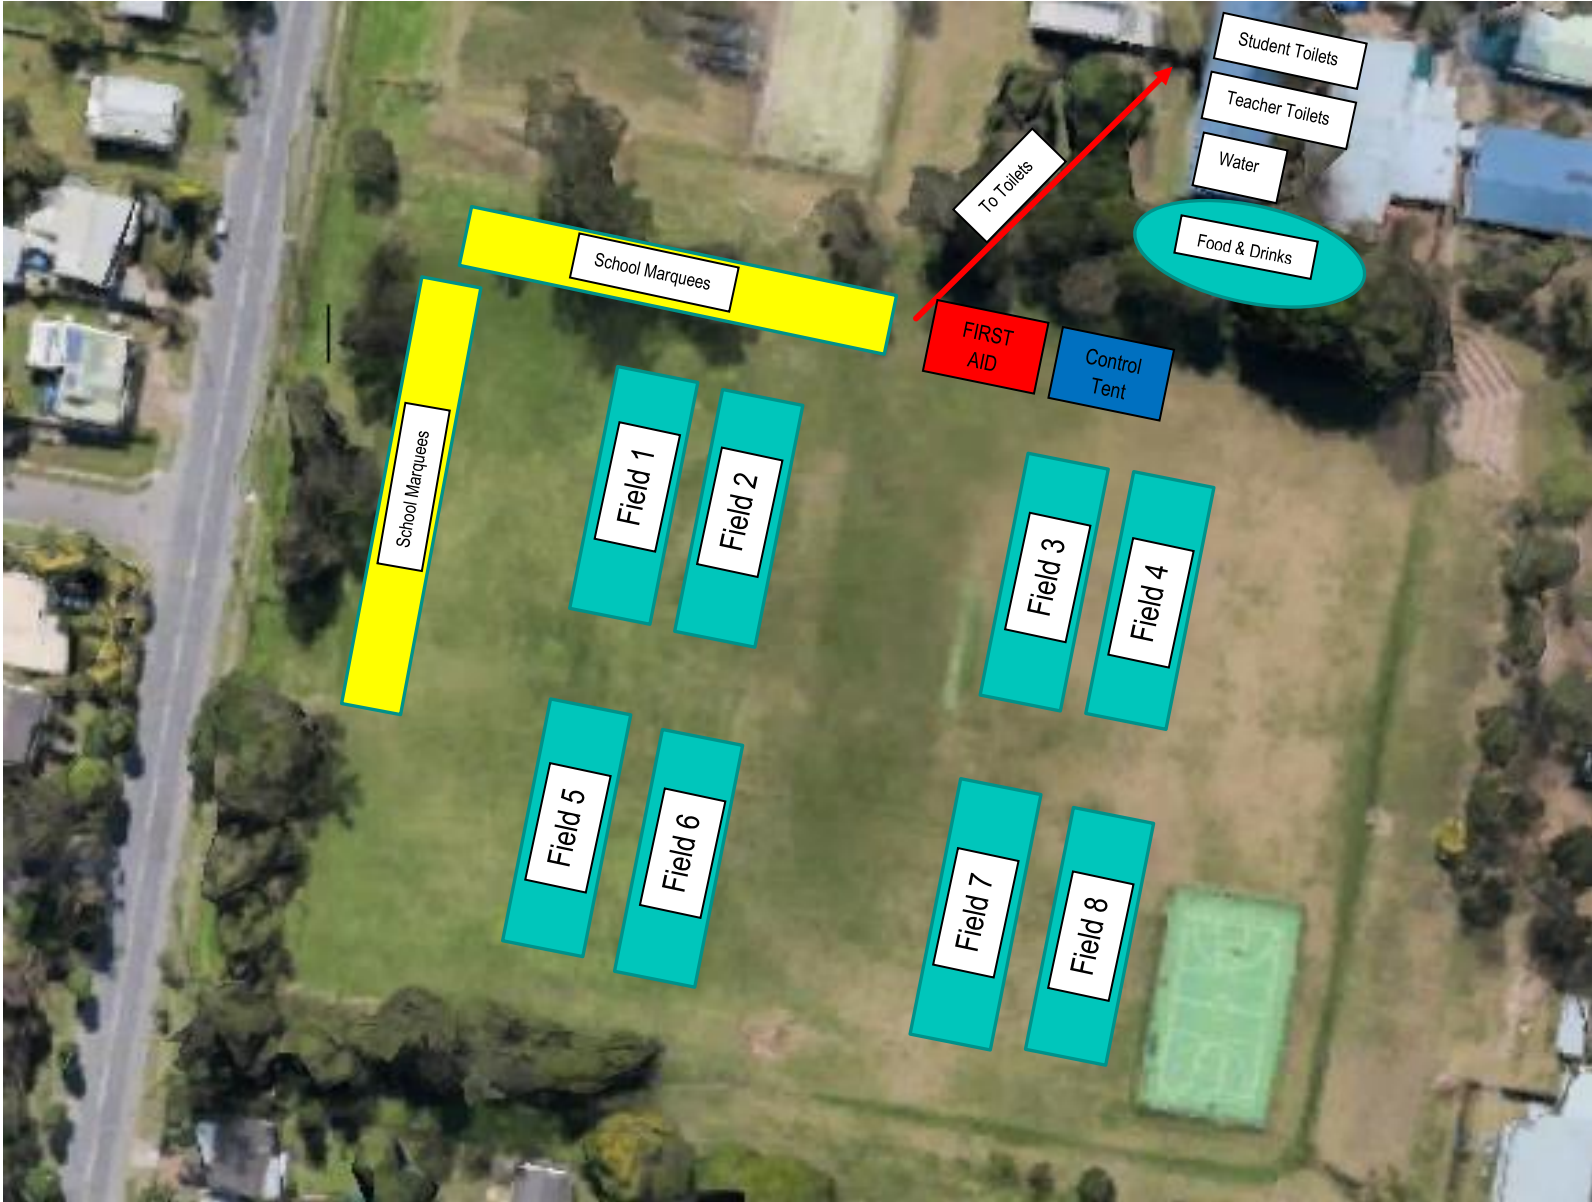

MAP – Acacia Ridge State School