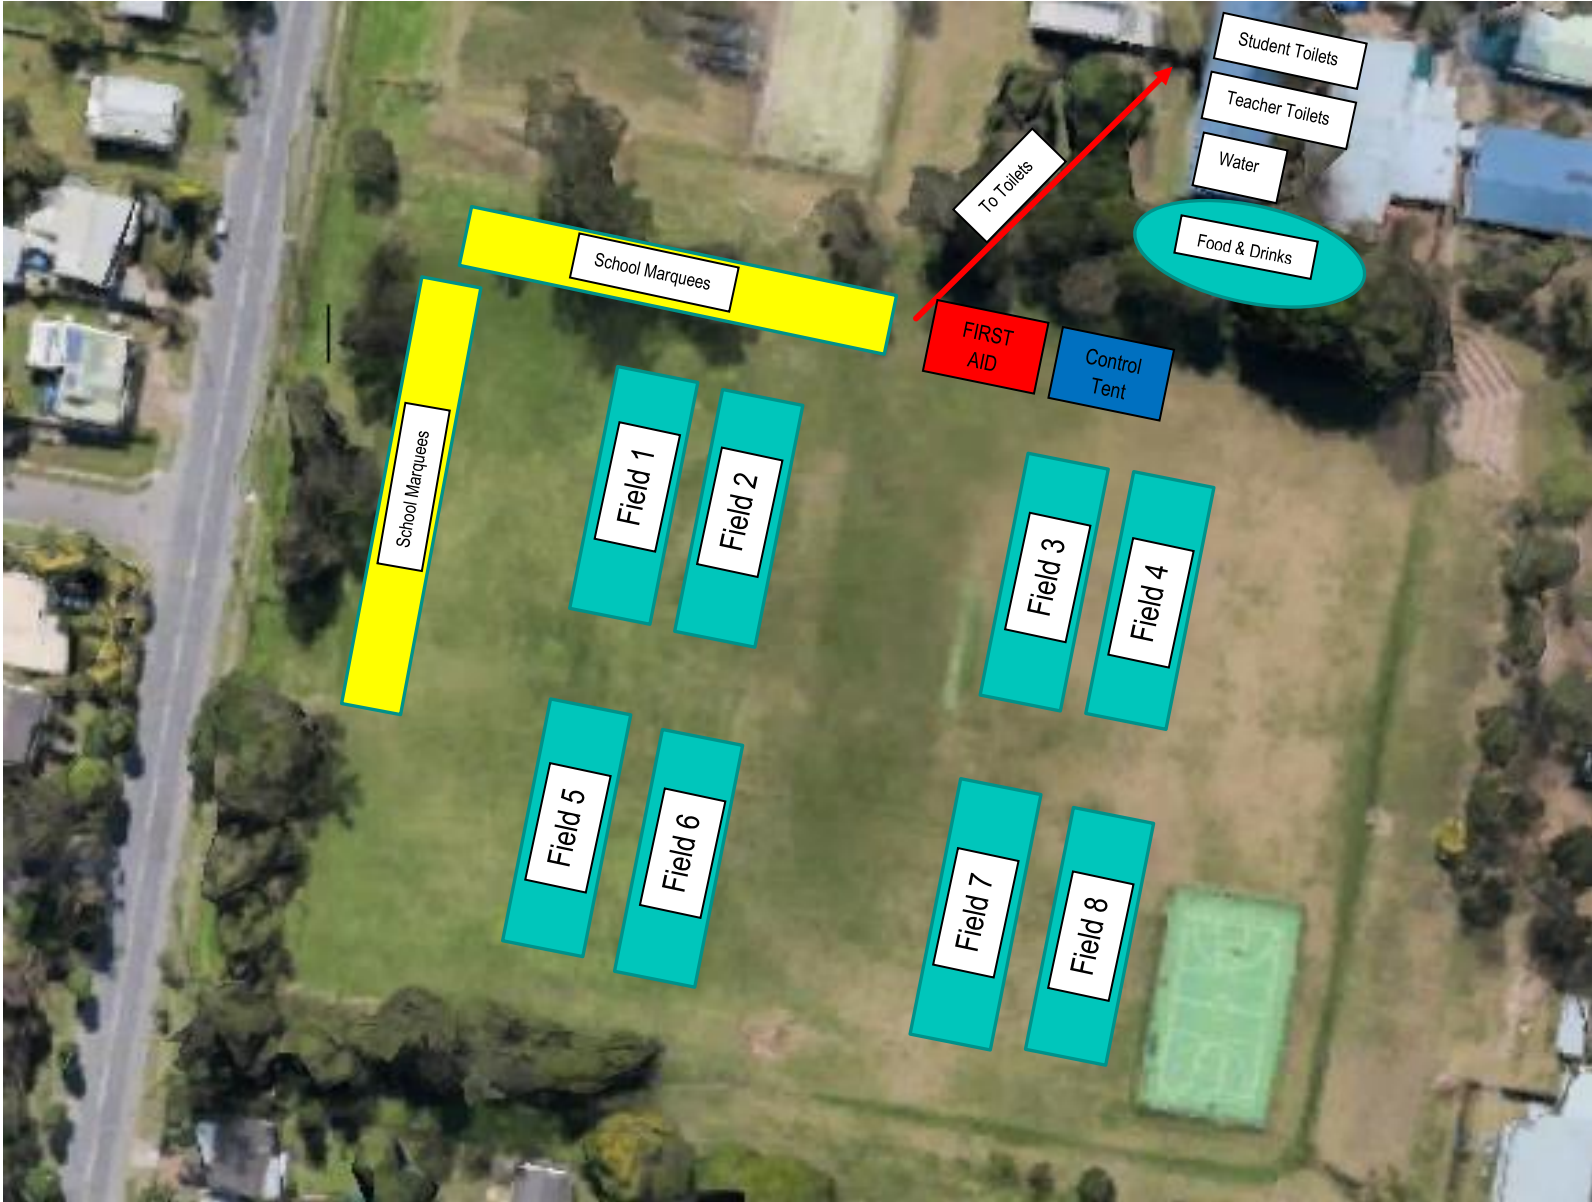

Inala District Cluster

Soccer

Gala Day

Friday 5th June

MAP – Acacia Ridge State School

Key Information

Location

Acacia Ridge State School (Nyngam Street, Acacia Ridge 4110)

Shelter

Schools are to bring their own gazebo for use on the day. Please see map. Gazebo may be stored at ARSS for the week.

Transport/Parking

Buses can drop off in the drop off area of the school grounds or on the outside of the school. Buses are able to park on Mortimer Rd throughout the day. Parents are not to park on school grounds and are to use street parking.

Expectations

Students are to stay under their tents if they are not playing. Students are to be supervised by adults. Students and parents are not to walk up and around Acacia Ridge State School. Entry to the oval is via the main side gates (near drop off zone) – please head directly to oval.

Facilities

Students, staff and parents are able to use the toilets located in J Block (closest block to the oval at the top of the stairs). Signage will mark how students are to access these toilets. Drinking taps can be found under this block and are able to be used by anyone throughout the day. Please see map.